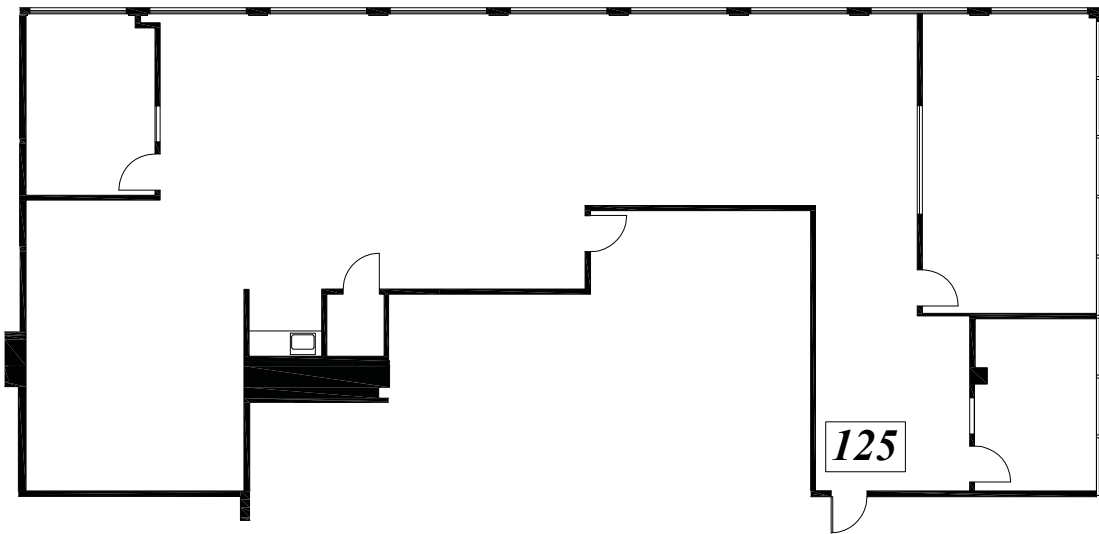

SUITE 125

455

CAPITOL MALL COMPLEX

455 Capitol Mall, Suite 105
Sacramento, CA 95814
Tel (916) 444-5475

SCALE: $\frac{1}{16}'' = 1'$

First Floor Inset

Total Usable: 2,720 SF
Total Rentable: 3,046 SF

Corporate Design Group, Inc.
TEL: (916) 781-6543
FILE: 16-027 (15-328)