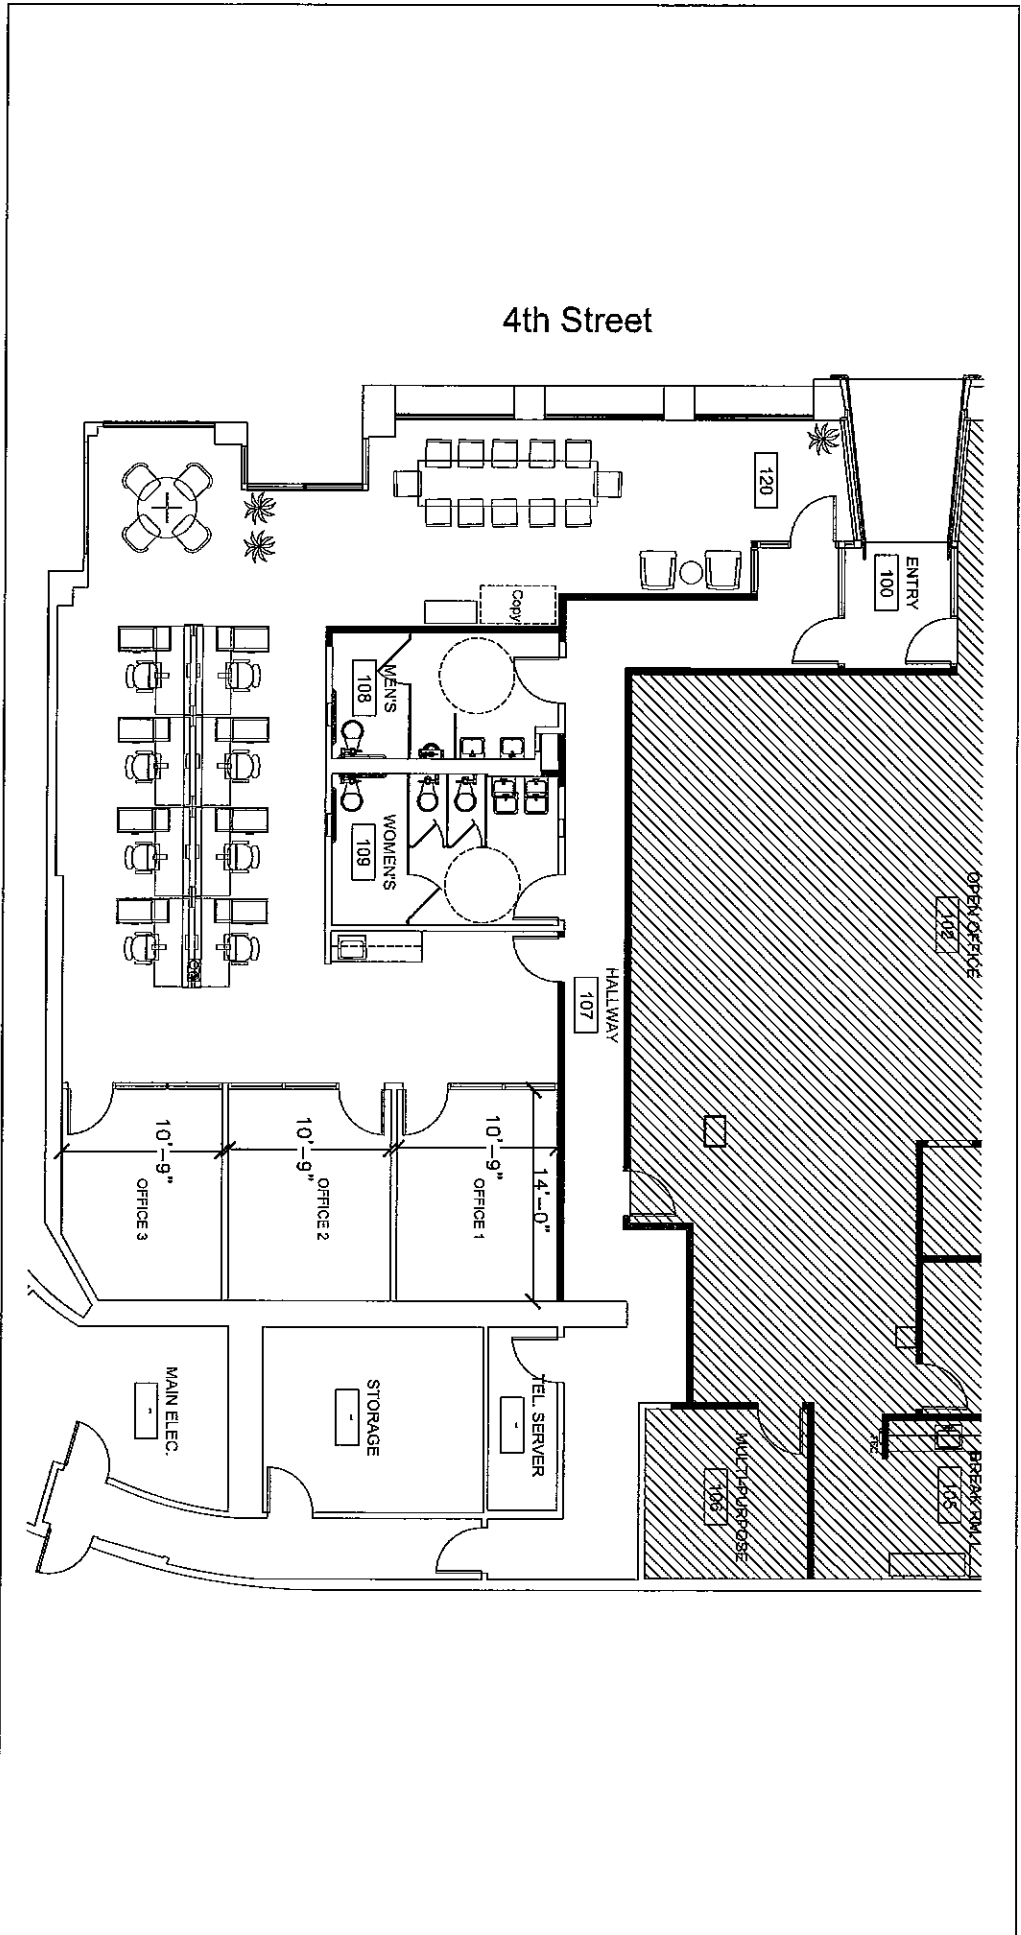

CDG
 CORPORATE DESIGN GROUP, INC.
 2150 Douglas Boulevard Suite 225
 Roseville, CA 95661
 (916) 781-6543

455 Capitol Mall Complex
 1209 4th Street, Suite 120
 Space Plan Option 1 with Furniture
 Date: 4/13/17 Scale: Not to Scale