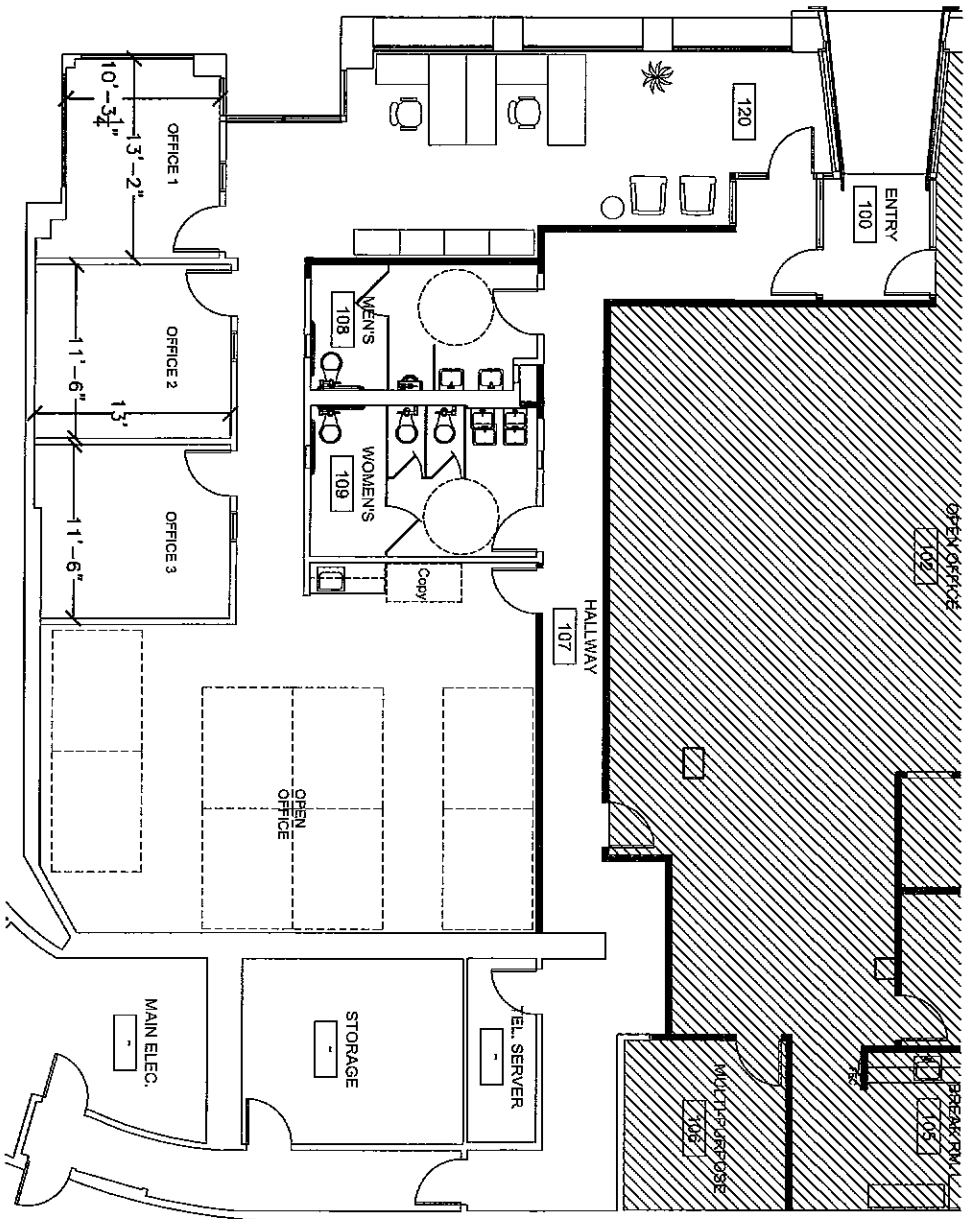

CDDG
CORPORATE DESIGN GROUP, INC.
2150 Douglas Boulevard Suite 225
Roseville, CA 95661
(916) 781-6543

455 Capitol Mall Complex
1209 4th Street, Suite 120
Space Plan Option 3 with Furniture
Date: 4/13/17   Scale: Not to Scale