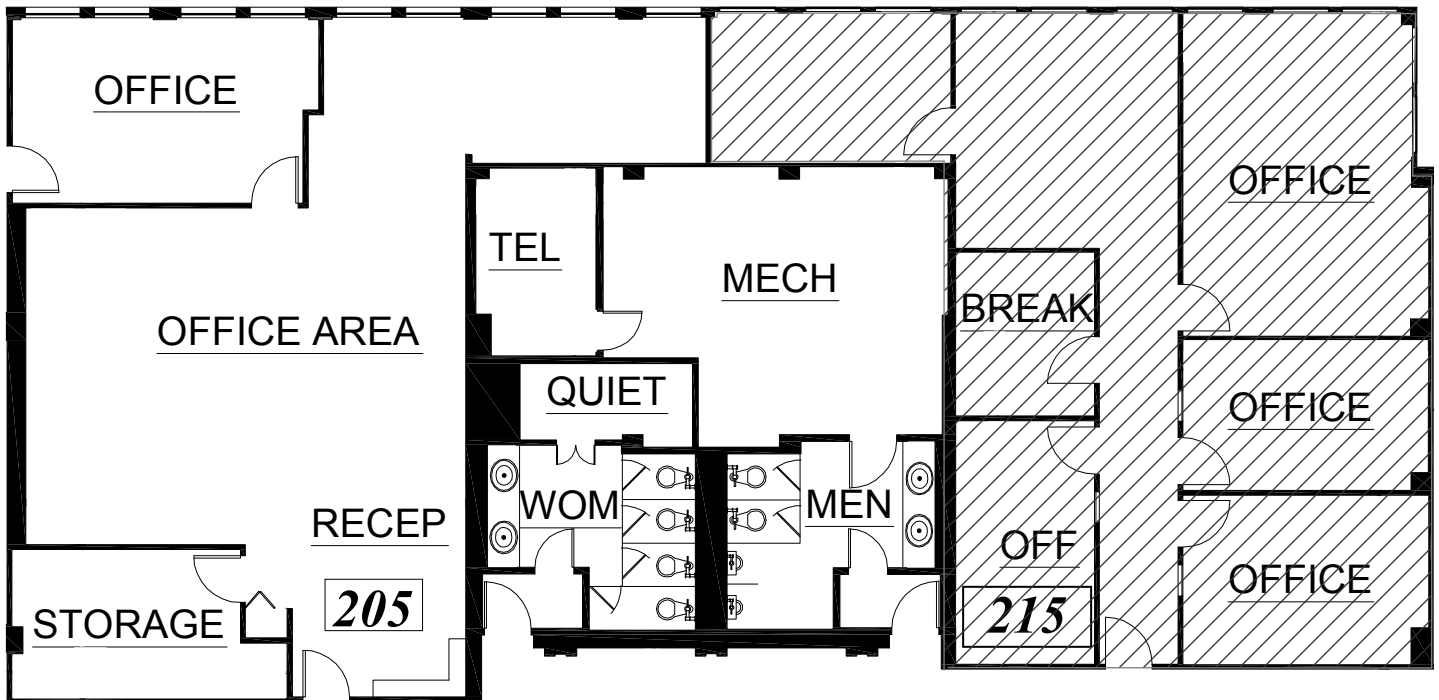

SUITE 205

455

CAPITOL MALL COMPLEX

455 Capitol Mall, Suite 105
Sacramento, CA 95814
Tel (916) 444-5475

Second Floor Inset

Total Usable: 1,409 SF
Total Rentable: 1,578 SF

Corporate Design Group, Inc.
TEL: (916) 781-6543
FILE: 16-027 (15-328)