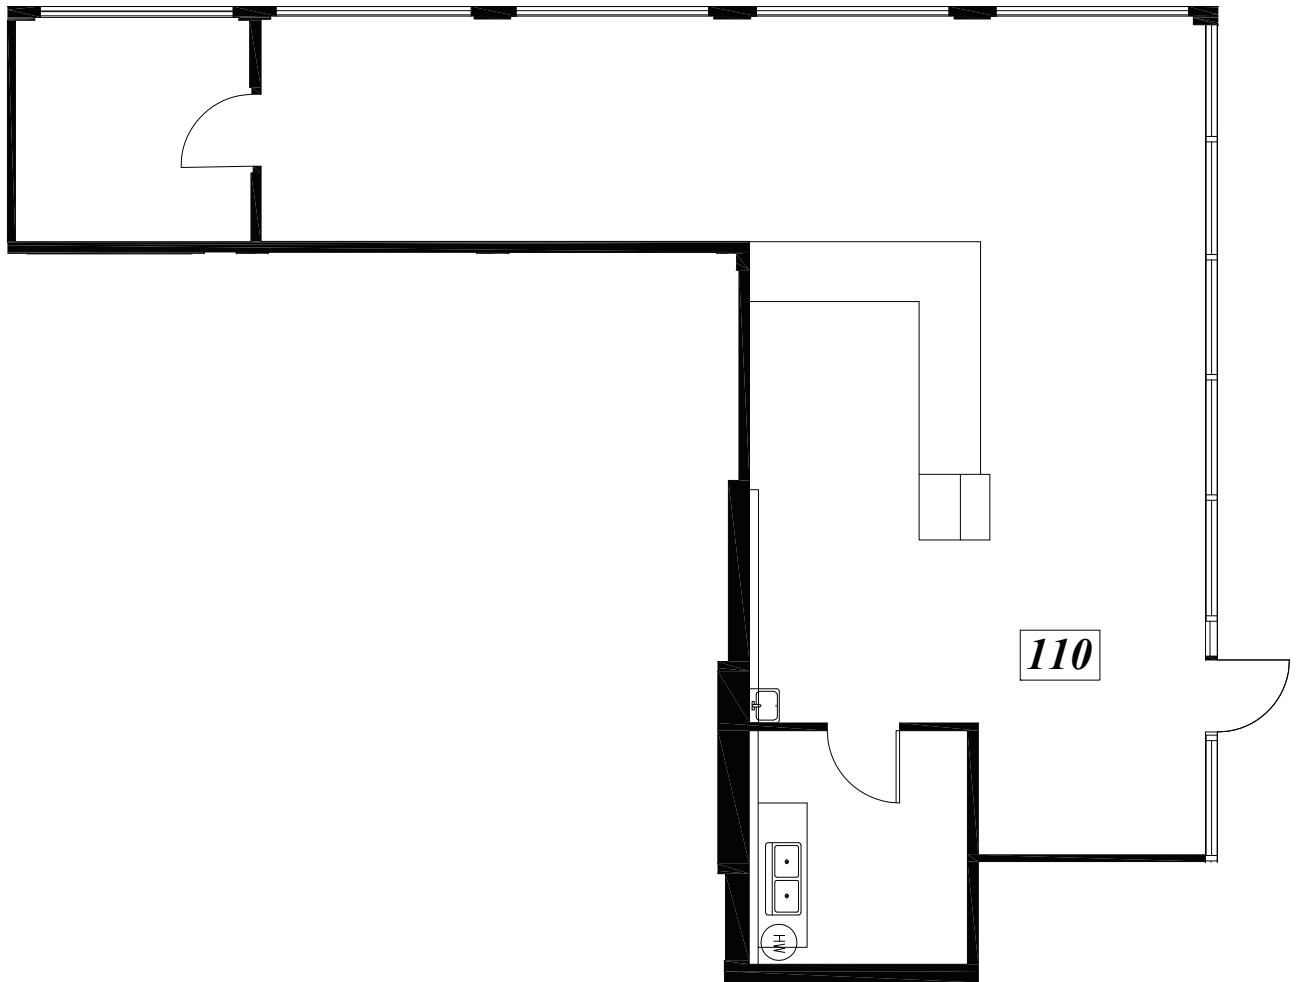

Cafe / Deli Space

First Floor Inset

SCALE: 1/8" = 1'

Total Usable: 1,011 SF

Total Rentable: 1,132 SF

Corporate Design Group, Inc.

TEL: (916) 781-6543

FILE: 22-009 (20-117)