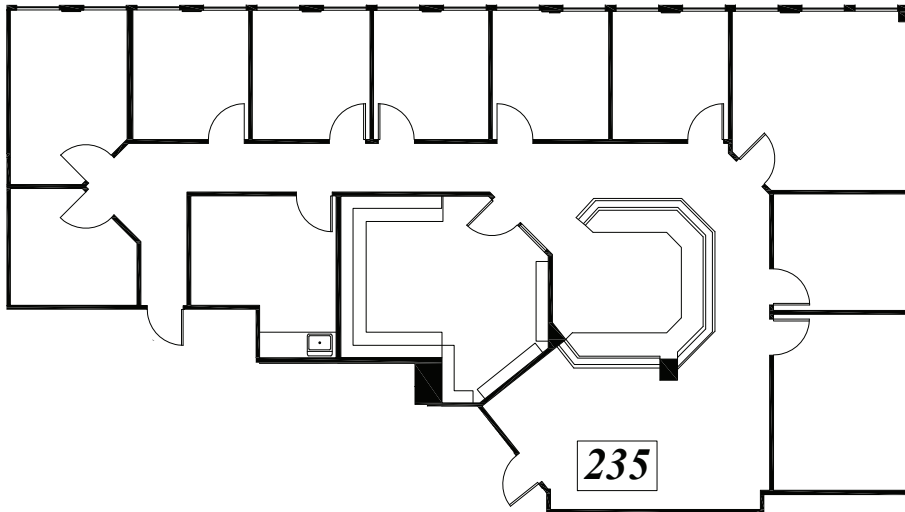

# SUITE 235

# 455

CAPITOL MALL COMPLEX

455 Capitol Mall, Suite 105  
Sacramento, CA 95814  
Tel (916) 444-5475

SCALE:  $\frac{1}{16}'' = 1'$

**Second Floor Inset**

*Total Usable: 2,517 SF*  
*Total Rentable: 2,819 SF*